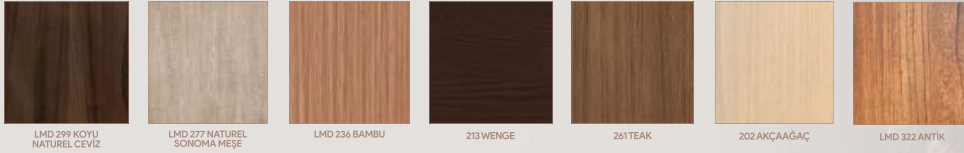

WOOD PATTERN