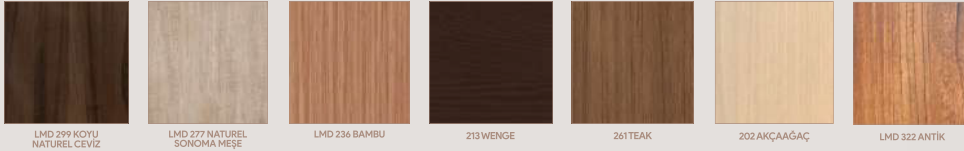

RENK : TEAK & BLACK

Milapanel

DOĞANIN *Duvarlara Yansımaları*

Milapanel | COLOR PALETTE

WOOD PATTERN

SOFT TOUCH

PATINA

WOODEN
wall panel
MP200